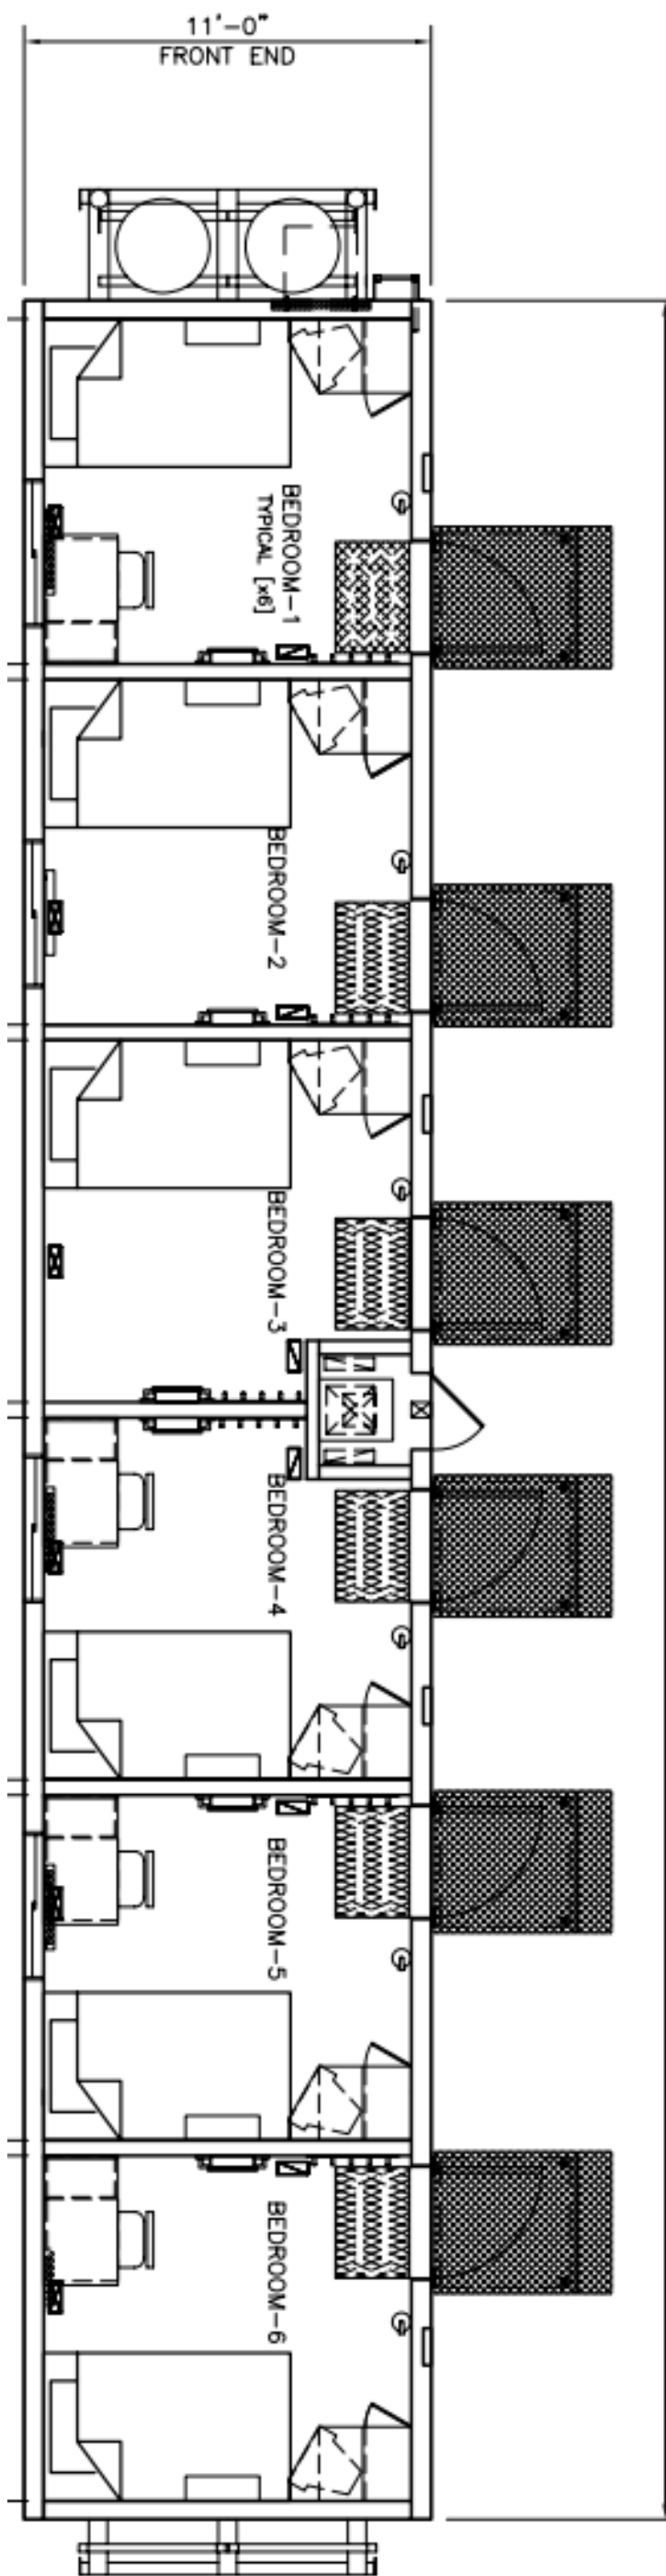

2007 12X60 SKIDDED SLEEPER

ATCO Structures & Logistics Ltd
structures.atco.com
P: 250-561-2255