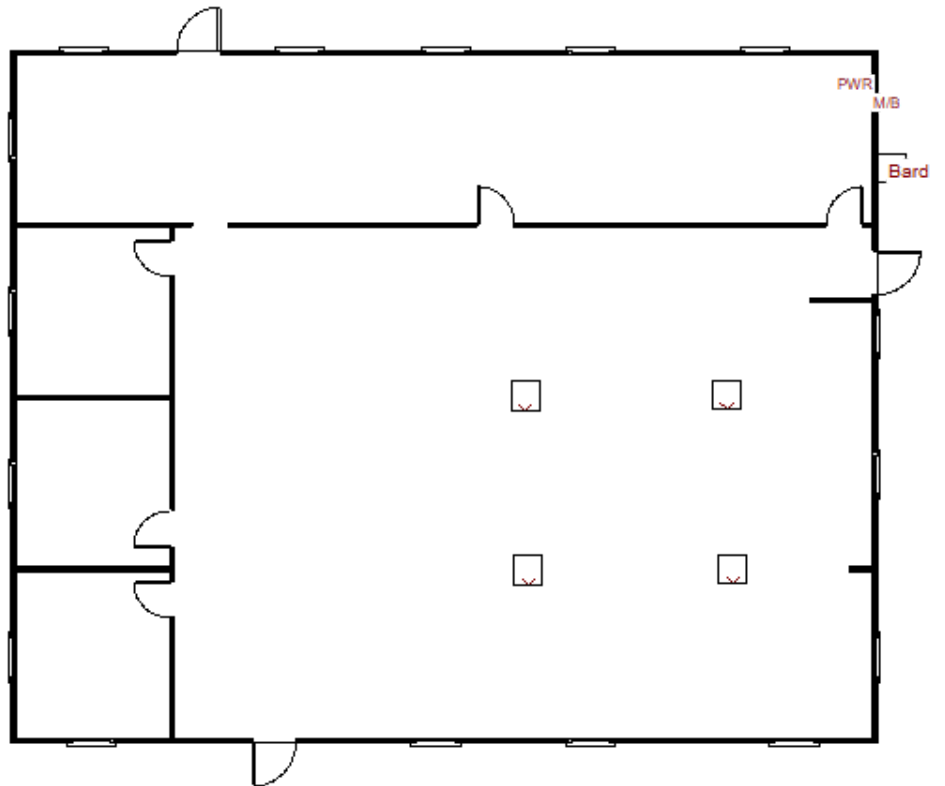

48'x60' OFFICE COMPLEX FRAMELESS

- 4 unit complex - 2,880 sq. ft.
- Multiple Office Configuration
- LPG Bard HVAC
- 120/240 VAC, Single Phase

ATCO

always there. anywhere.

48'X60' OFFICE COMPLEX

48'X60' OFFICE COMPLEX

Exact layout may vary