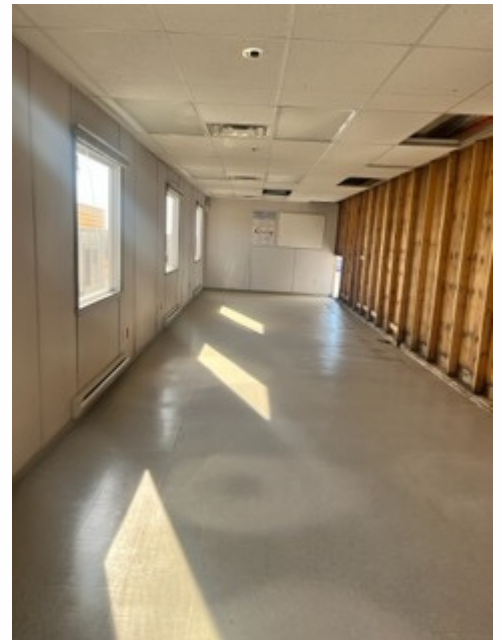

48'x60' OFFICE COMPLEX FRAMELESS

- 4 unit complex - 2,880 sq. ft.
- Multiple Office Configuration
- LPG Bard HVAC
- 120/240 VAC, Single Phase

ATCO

always there. anywhere.

48'X60' OFFICE COMPLEX

48'X60' OFFICE COMPLEX