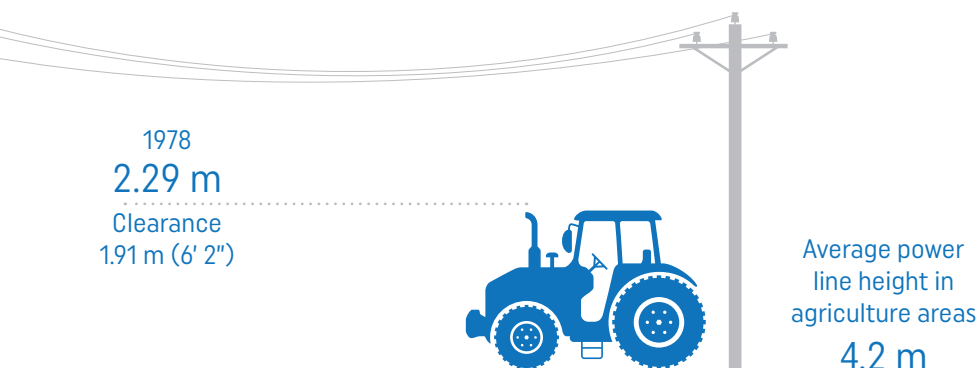

Before moving farm equipment near power lines

call ATCO Electric at

1 855 277 1670

We will measure power lines in your yard or field and help plan the safest route then lift the power lines, if needed.

Since 1950, the height of farm equipment has doubled. Power line heights have stayed the same.

Learn more [ATCOElectric.com/FarmSafety](https://www.atcoelectric.com/farmsafety)
Plan ahead call 1 855 277 1670 before moving farm equipment near power lines