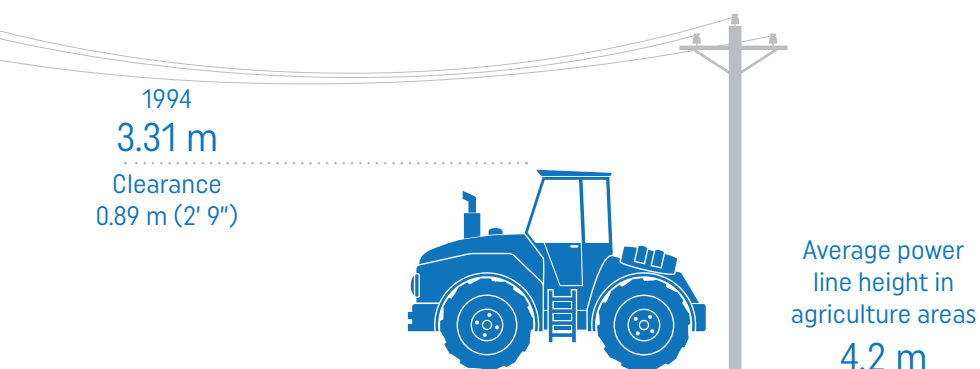

Before moving farm equipment near power lines

call ATCO Electric at

1 855 277 1670

We will measure power lines in your yard or field and help plan the safest route then lift the power lines, if needed.

Since 1950, the height of farm equipment has doubled. Power line heights have stayed the same.

Learn more [ATCOElectric.com/FarmSafety](https://www.atcoelectric.com/farmsafety)
Plan ahead call 1 855 277 1670 before moving farm equipment near power lines