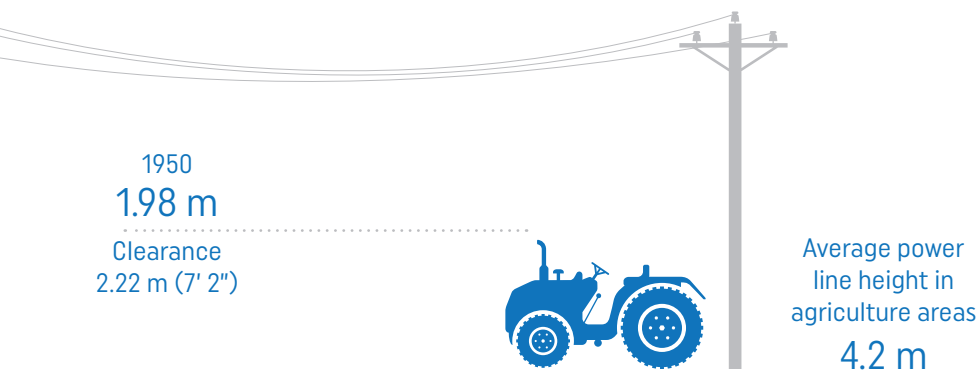

Before moving farm equipment near power lines

call ATCO Electric at

1 855 277 1670

We will measure power lines in your yard or field and help plan the safest route then lift the power lines, if needed.

Since 1950, the height of farm equipment has doubled. Power line heights have stayed the same.

Learn more [ATCOElectric.com/FarmSafety](https://www.atcoelectric.com/farmsafety)
Plan ahead call 1 855 277 1670 before moving farm equipment near power lines