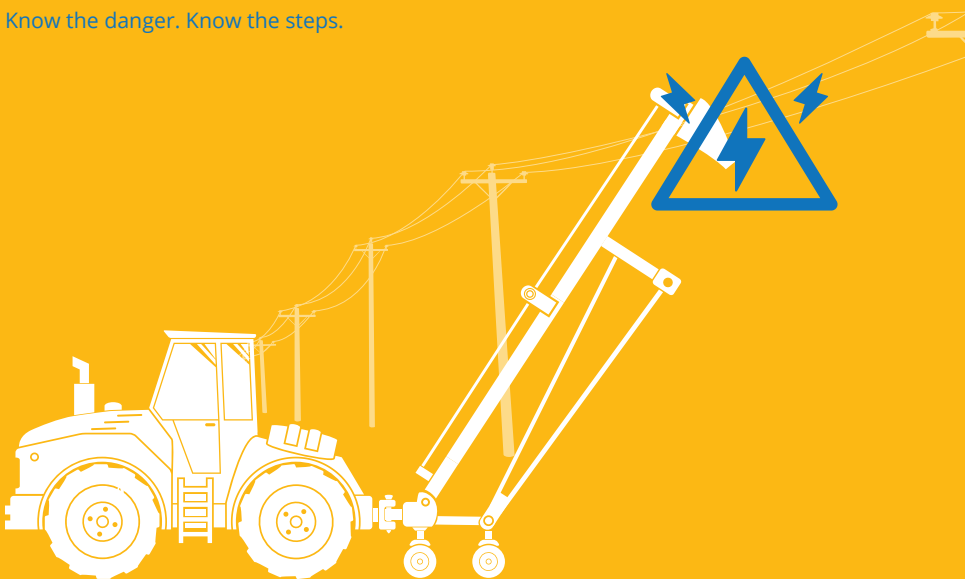

CONTACT WITH A POWER
LINE CAN KILL YOU.
STAY 7M AWAY FROM
POWER LINES!

LOOK UP AND LIVE.

Look up and live. Call ATCO today.

High load moves and inquiries
1 855 277 1670

General information
1 800 668 2248

Electrical emergencies and power outages
1 800 668 5506

@ATCOElectric | [ATCOElectric.com/FarmSafety](https://www.atcoelectric.com/FarmSafety)

ATCO

WHAT DO YOU DO IF YOU MAKE CONTACT WITH A POWER LINE

1. Break the contact
2. Stay put and keep others away.
3. Call 911.
4. If you must exit your equipment or vehicle, **JUMP**. Then shuffle or hop with your feet together, **DON'T STEP!**

Know the danger. Know the steps.

Before moving farm equipment near power lines

call ATCO Electric at

1 855 277 1670

We will measure power lines in your yard or field and help plan the safest route then lift the power lines, if needed.