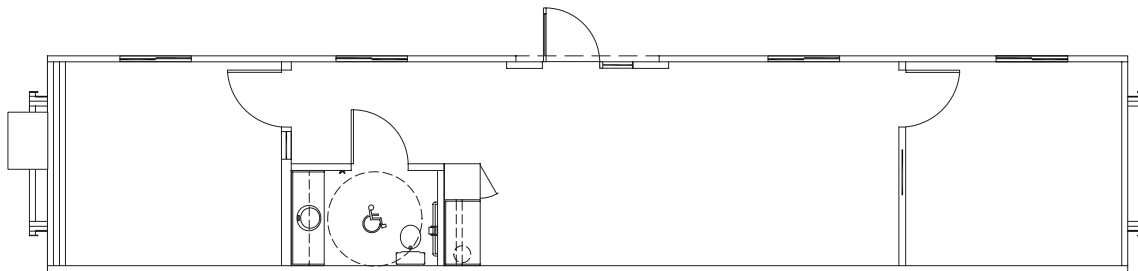

# Signature Series Office Layouts

Northern BC Region

12' x 32' Signature Series

12' x 40' Signature Series

12' x 60' Signature Series

Sample layouts only.

Northern BC Signature Series units are skid mounted and can be customized with optional office partitions, washrooms and finishings.