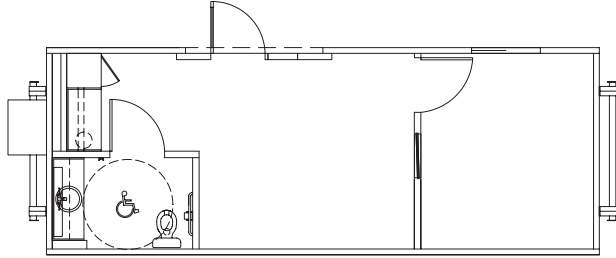

# Signature Series Office Layouts

Northern BC Region

12' x 32' Signature Series

12' x 40' Signature Series

12' x 60' Signature Series

Sample layouts only.

Northern BC Signature Series units are skid mounted and can be customized with optional office partitions, washrooms and finishings.