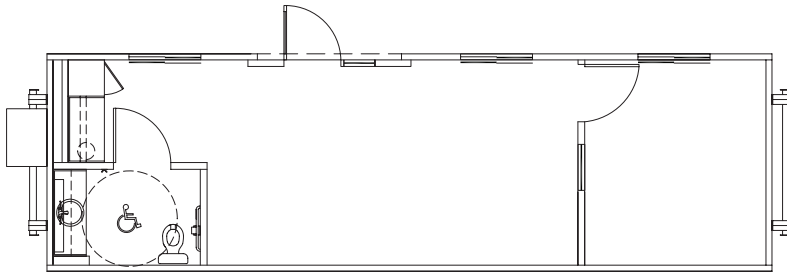

# Signature Series Office Layouts

Northern BC Region

12' x 32' Signature Series

12' x 40' Signature Series

12' x 60' Signature Series

Sample layouts only.

Northern BC Signature Series units are skid mounted and can be customized with optional office partitions, washrooms and finishings.