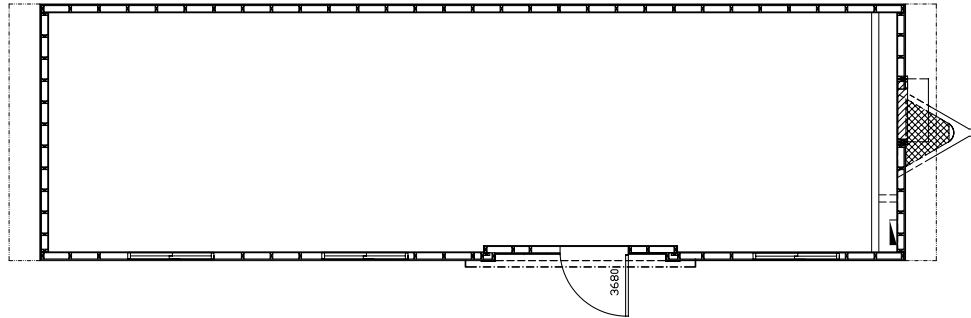

# Signature Series Offices Layouts

Ontario Region

12' x 40'

12' x 60'

Signature Series offices in Ontario offers quality wood exterior with sleek lines, central air conditioning and heating, as well as optional skirting. Office layouts can be customized with private offices, washrooms and kitchen amenities like coffee counter and storage cupboards to suit your needs.