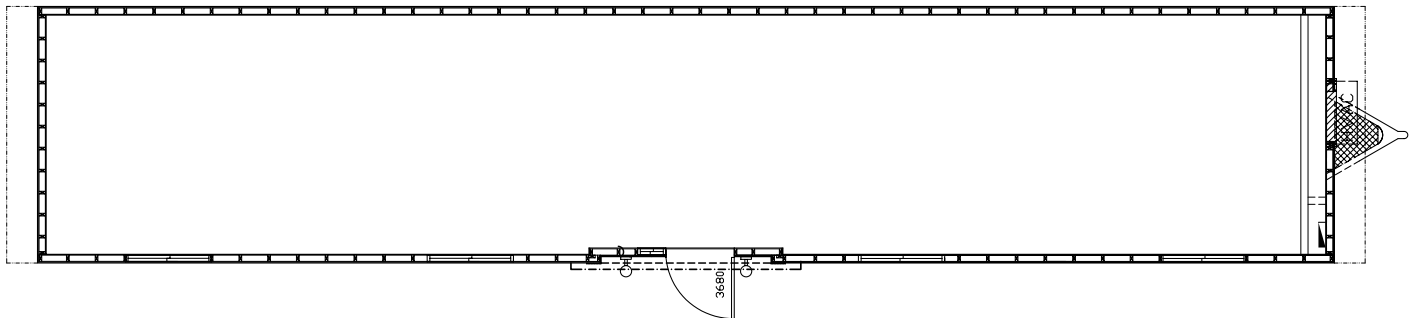

# Signature Series Offices Layouts

Ontario Region

12' x 40'

12' x 60'

Signature Series offices in Ontario offers quality wood exterior with sleek lines, central air conditioning and heating, as well as optional skirting. Office layouts can be customized with private offices, washrooms and kitchen amenities like coffee counter and storage cupboards to suit your needs.