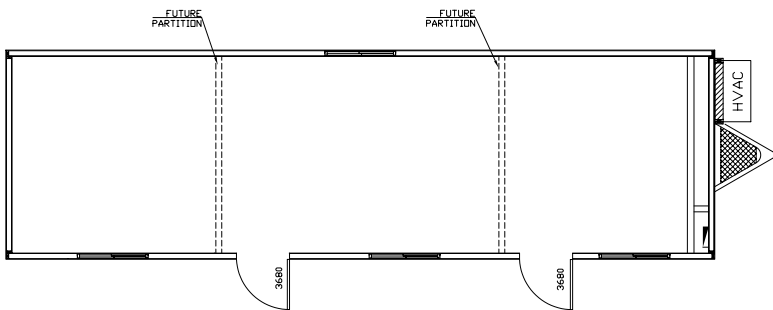

# Site Office Layouts

Ontario Region

8' x 14' Office

10' x 24' Office

12' x 40' Office

10' x 32' Office

12' x 60' Office

The single-wide modular offices offered in Ontario feature attractive wood siding, air conditioning, Venetian blinds on all windows, and optional add-ons, like window security screens, washrooms, wall partitions, first-aid packages and skirting.