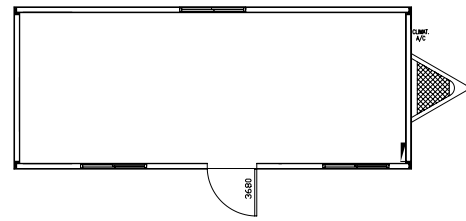

# Site Office Layouts

Ontario Region

8' x 14' Office

10' x 24' Office

12' x 40' Office

10' x 32' Office

12' x 60' Office

The single-wide modular offices offered in Ontario feature attractive wood siding, air conditioning, Venetian blinds on all windows, and optional add-ons, like window security screens, washrooms, wall partitions, first-aid packages and skirting.