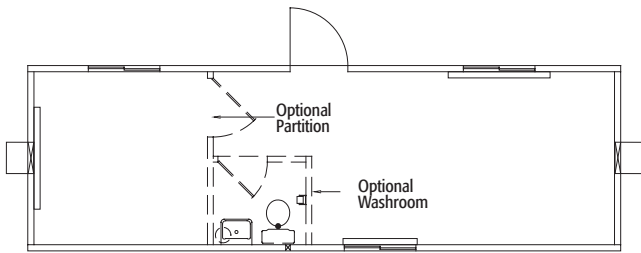

# Site Office Layouts

Southern BC Region

8' x 20' Wheeled Site Office  
8' x 16' also available

10' x 24' Wheeled Site Office  
Non-wheeled also available

10' x 32' Site Office

10' x 40' Site Office

10' x 52' Site Office

12' x 60' Site Office

Sample layouts only.

Langley site office units are framed and can be customized with optional office partitions, washrooms and finishings.

Ask your local branch office about fleet availability.