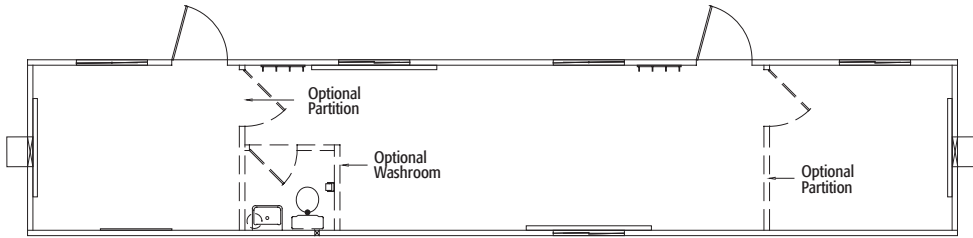

# Site Office Layouts

Southern BC Region

8' x 20' Wheeled Site Office  
8' x 16' also available

10' x 24' Wheeled Site Office  
Non-wheeled also available

10' x 32' Site Office

10' x 40' Site Office

10' x 52' Site Office

12' x 60' Site Office

Sample layouts only.

Langley site office units are framed and can be customized with optional office partitions, washrooms and finishings.

Ask your local branch office about fleet availability.