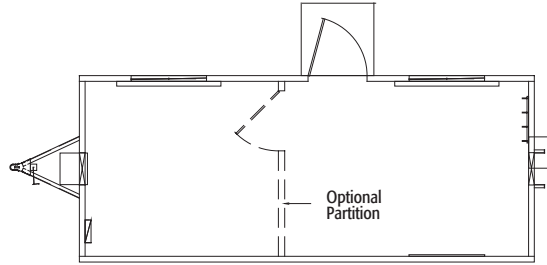

# Site Office Layouts

Southern BC Region

8' x 20' Wheeled Site Office  
8' x 16' also available

10' x 24' Wheeled Site Office  
Non-wheeled also available

10' x 32' Site Office

10' x 40' Site Office

10' x 52' Site Office

12' x 60' Site Office

Sample layouts only.

Langley site office units are framed and can be customized with optional office partitions, washrooms and finishings.

Ask your local branch office about fleet availability.