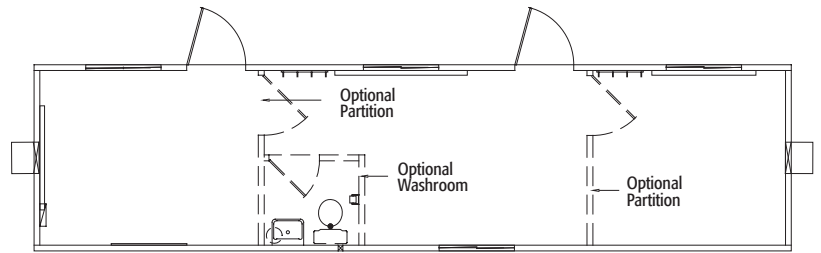

# Site Office Layouts

Southern BC Region

8' x 20' Wheeled Site Office  
8' x 16' also available

10' x 24' Wheeled Site Office  
Non-wheeled also available

10' x 32' Site Office

10' x 40' Site Office

10' x 52' Site Office

12' x 60' Site Office

Sample layouts only.

Langley site office units are framed and can be customized with optional office partitions, washrooms and finishings.

Ask your local branch office about fleet availability.