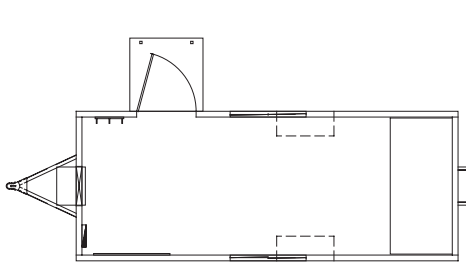

# Site Office Layouts

Southern BC Region

8' x 20' Wheeled Site Office  
8' x 16' also available

10' x 24' Wheeled Site Office  
Non-wheeled also available

10' x 32' Site Office

10' x 40' Site Office

10' x 52' Site Office

12' x 60' Site Office

Sample layouts only.

Langley site office units are framed and can be customized with optional office partitions, washrooms and finishings.

Ask your local branch office about fleet availability.