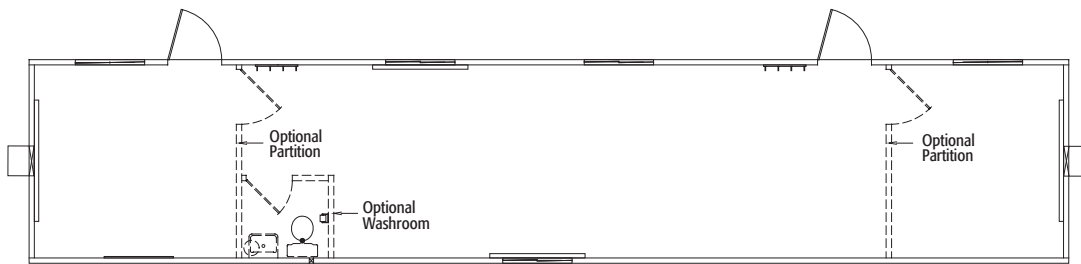

# Site Office Layouts

Southern BC Region

8' x 20' Wheeled Site Office  
8' x 16' also available

10' x 24' Wheeled Site Office  
Non-wheeled also available

10' x 32' Site Office

10' x 40' Site Office

10' x 52' Site Office

12' x 60' Site Office

Sample layouts only.

Langley site office units are framed and can be customized with optional office partitions, washrooms and finishings.

Ask your local branch office about fleet availability.